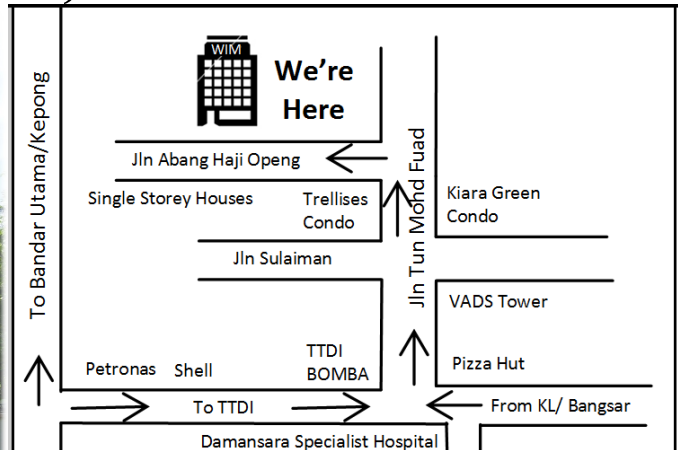

(264164-K)

OFFICE SPACE FOR RENT WISMA WIM, TTDI KL

Women's Institute of Management

ATTRACTIVE RENTAL RATE (Negotiable)

3RD FLOOR, 2690 sq.ft @ RM2.50 psf

OFFICE WITH 2 ROOMS + A MEETING ROOM

In-house Seminar Rooms, Auditorium and Residential Block for rent.
Surau, VIP Lounge, Toilet for Handicapped, Atrium,
24hr Gated Security, Ample Parking Lots, In-house Café,
Walking Distance from Clinics, Pharmacy, Banks, Bus Stand,
Jogging Park, near MRT and numerous Restaurants.