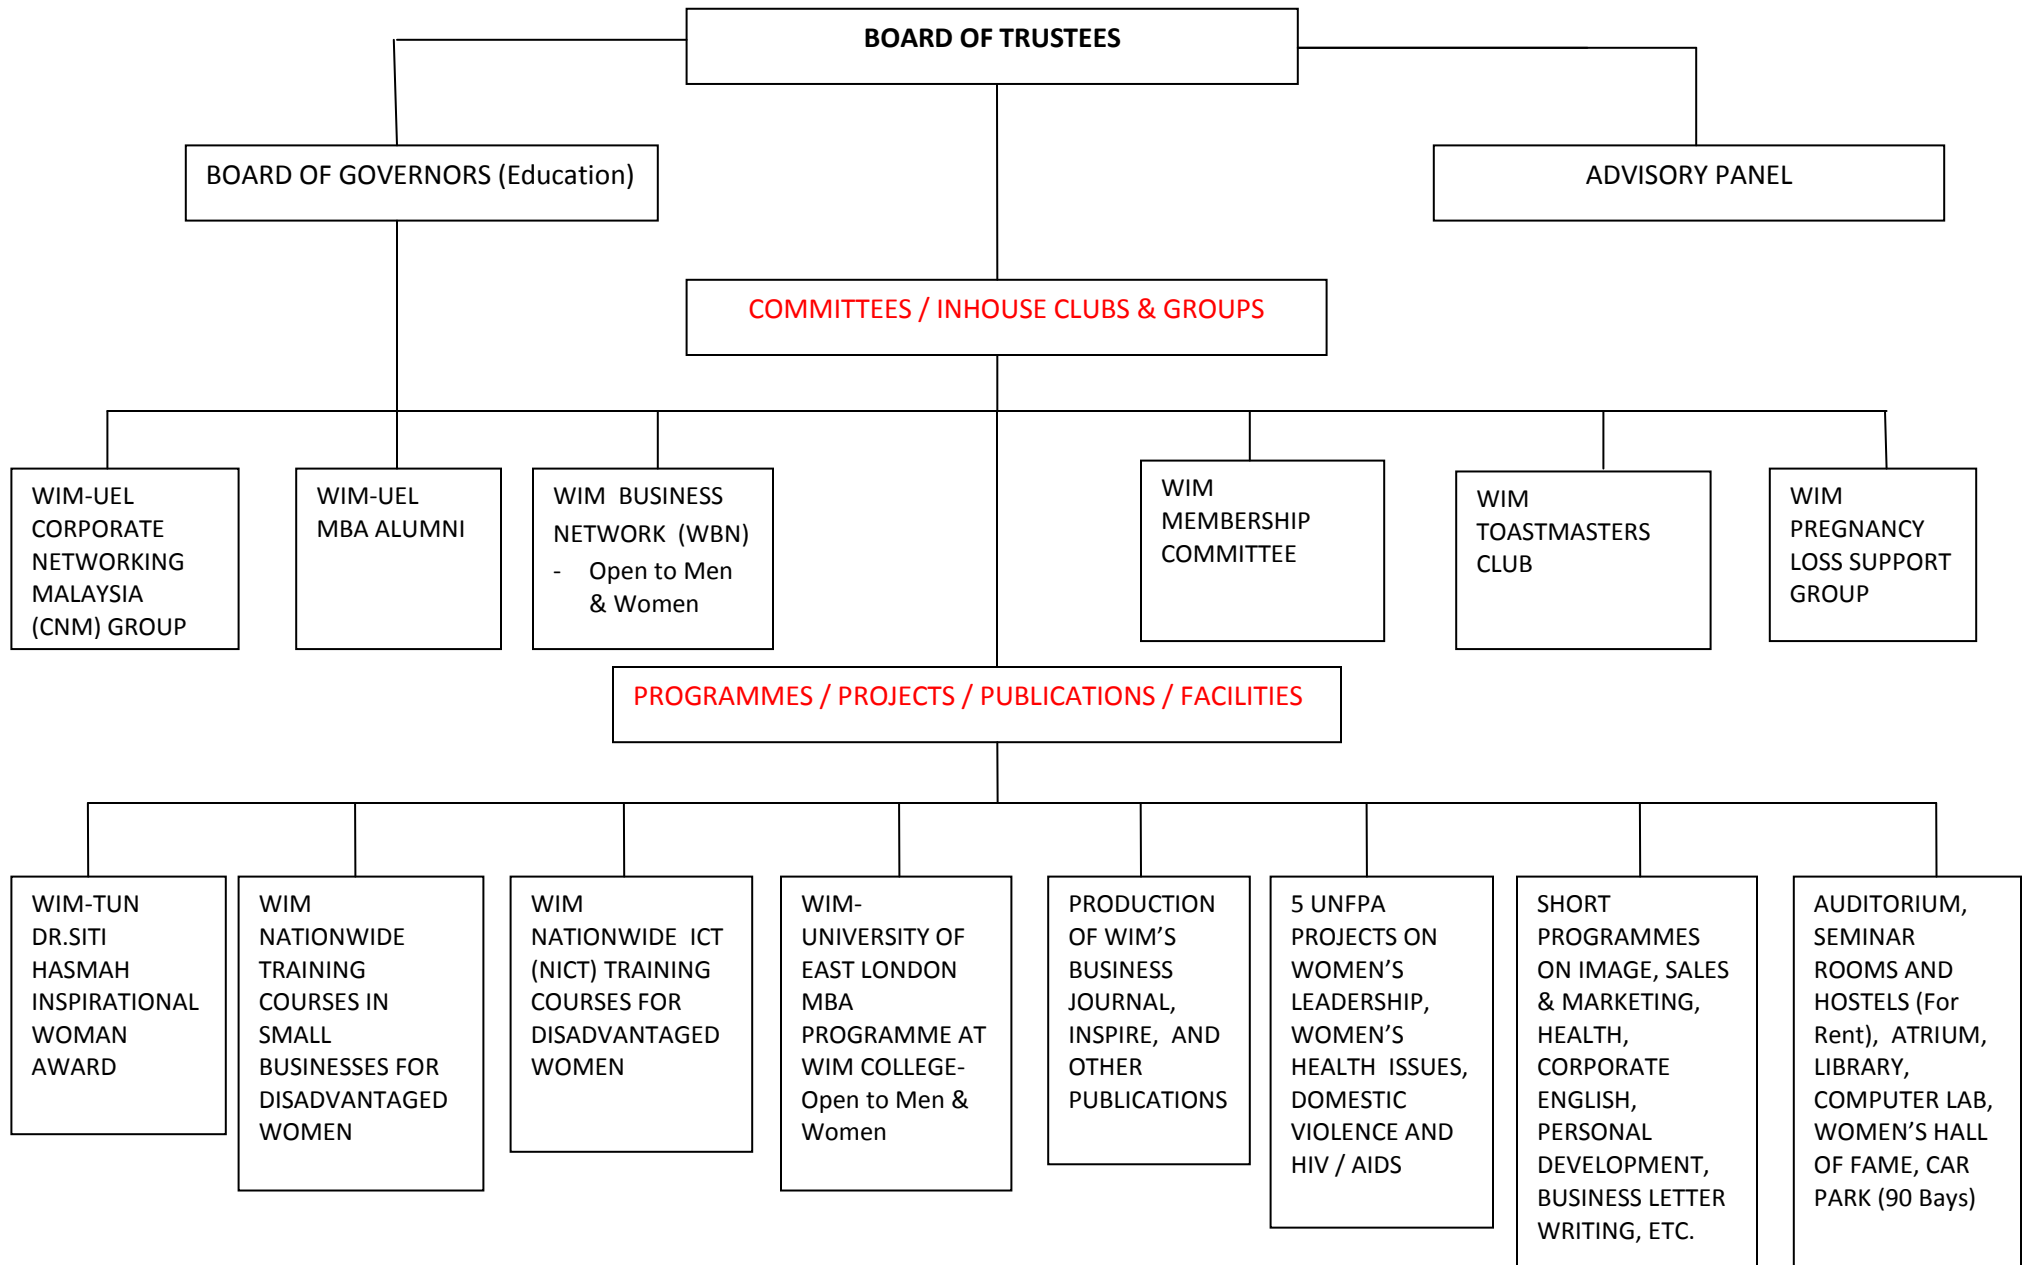

THE WIM DEVELOPMENT TREE

The Women's Institute of Management, Malaysia was incorporated on 14 May 1993.

Website: www.wimnet.org.my
 (Enter Homepage and view Corporate Video)

Email: admin@wimnet.org.my
 Tel: 6-03-77250268 / 77250288